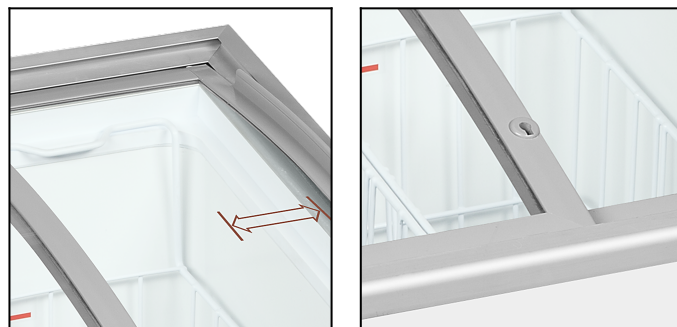

IC102SCEB

Jelentkezz be az árak megtekintéséhez

Ice Cream Freezer

Angled display for better presentation|Curved sliding lids with lock|Ideal for branding|2 wire baskets white|LED interior light|Digital thermometer|Castors with brake|Climate class 5 for high performance in warm surroundings

Chest freezer with curved sliding glass lids

The IC-SCEB standard range of ice cream freezers offers a stable and solid-built unit at a competitive price. It is a great option for start-up companies, season sale etc. It comes with curved glass sliding lids for product visibility and a full set of baskets, ready to be filled with delicious ice cream and lollies. Sturdy heavy duty castors are fitted to enable easy movement of the unit.
Incl. spareparts 1 year