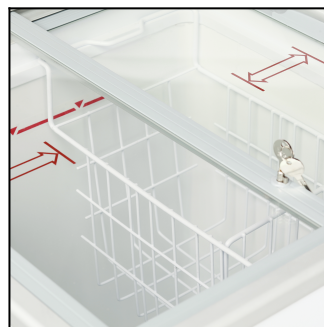

IC102SC

Jelentkezz be az árak megtekintéséhez

Ice Cream Freezer

Flat sliding glass lids with lock|Great branding possibilities|LED interior light|Castors with brake|Digital thermometer|2 wire baskets white|Climate class 5 for high performance in warm surroundings

Chest freezer with flat sliding glass lids

The IC standard range of ice cream freezers offers a stable and solid-built unit at a competitive price. It is a great option for start-up companies, season sale etc. It comes with flat glass sliding lids for product visibility and a full set of baskets, ready to be filled with delicious ice cream and lollies. Sturdy heavy duty castors are fitted to enable easy movement of the unit.

Incl. spareparts 1 year

VTSZ: