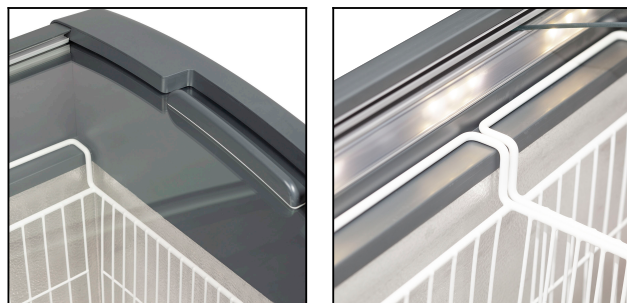

FOCUS 171

Jelentkezz be az árak megtekintéséhez

Ice Cream Freezer

Frameless curved sliding lids|LED interior light with switch|Includes full set of baskets|Static cooling|Castors|Defrost water drain|Fan assisted condenser for energy efficiency

Chest freezer with curved sliding glass lids

The Focus range of ice cream freezers is available in several sizes to meet your needs. With its sleek design, energy efficiency, and durability, it stands out. The frameless curved sliding lids and internal LED lighting provide an excellent display. Castors come standard, making it easy to move.

Incl. spareparts 1 year

VTSZ: