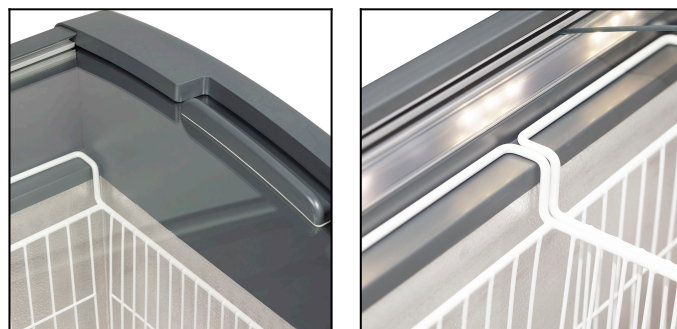

### Ice Cream Freezer

Frameless curved sliding lids|LED interior light with switch|Includes full set of baskets|Static cooling|Castors|Defrost water drain|Fan assisted condenser for energy efficiency

### Chest freezer with curved sliding glass lids

The Focus range of ice cream freezers is available in several sizes to meet your needs. With its sleek design, energy efficiency, and durability, it stands out. The frameless curved sliding lids and internal LED lighting provide an excellent display. Castors come standard, making it easy to move.  
Incl. spareparts 1 year